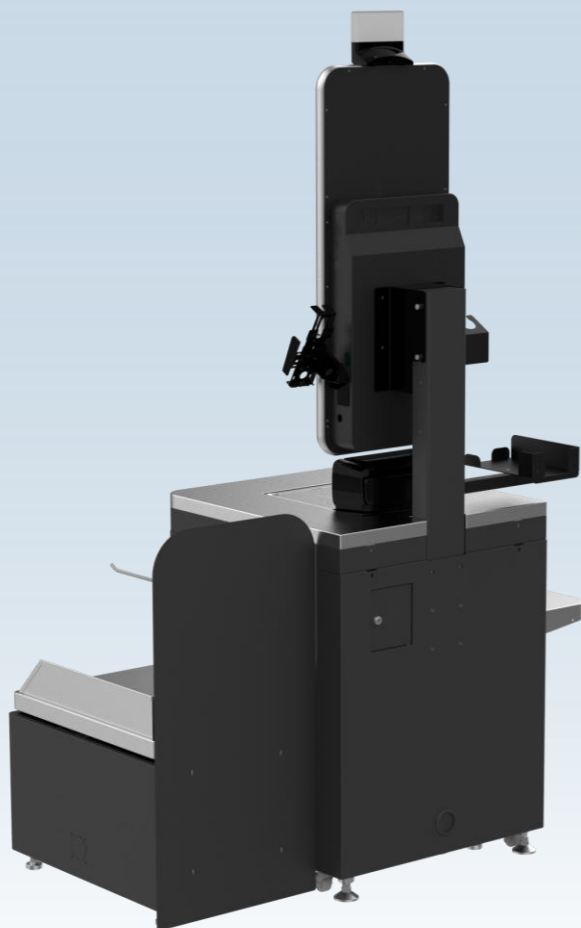

Disclaimer: All products specifications are subject to change without notice.

QINGDAO HISTONE INTELLIGENT COMMERCIAL SYSTEM CO.,LTD.
Wisdom Valley, NO.8 Shengshui Road, Laoshan District, Qingdao City, China.

Tel: +86 (532) 66069168

infopos@histonetec.com

www.hics.histonetec.com

HiStone