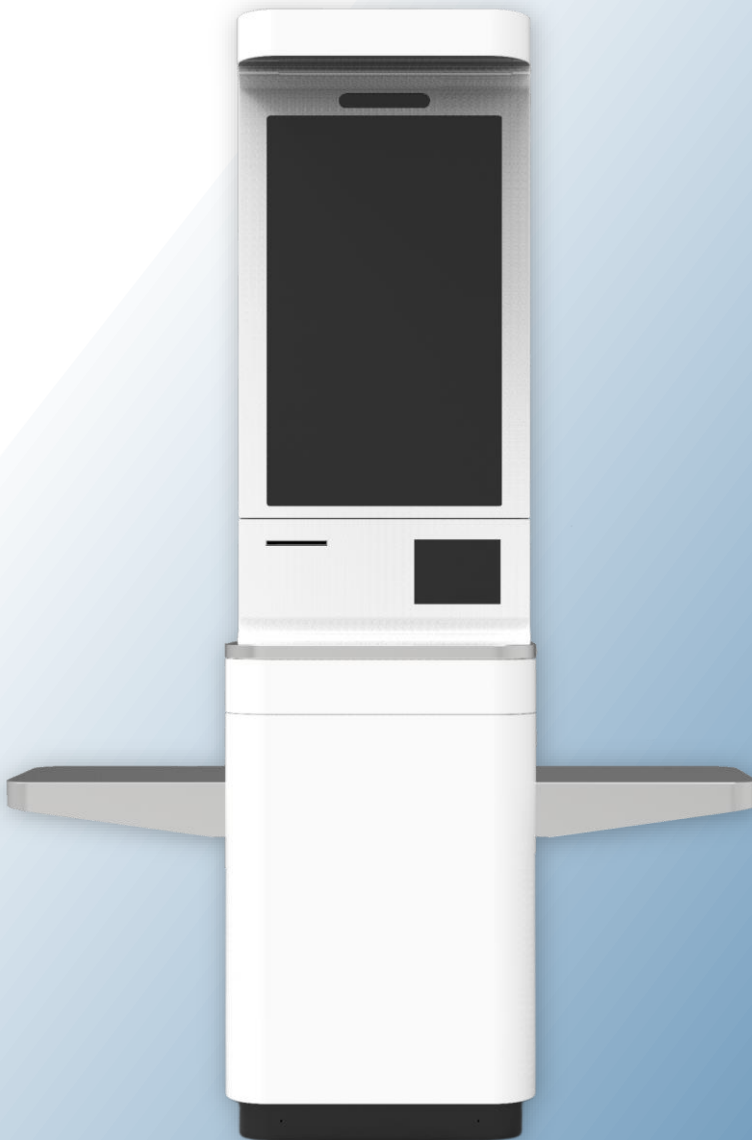

HiStone

Self-Checkout System | HS6500E

Key Features

- ❑ 27" High-resolution capacitive touch screen enhancing user experience
- ❑ Flexible operational scenarios; wall mount or floor stand
- ❑ The elegant and concise design is a display of the latest in shopping ergonomics
- ❑ The non-slip design of the stainless steel platform is wear and corrosion resistant

MODEL		HS6500E
Processor		Intel® Bay Trail J1900, Quad-core 2.0GHz
Operating System		Windows 7 / Windows 8.1 / Windows 10 / Linux
Memory		SO-DIMM DDR3L 4GB up to 8GB
Storage		SATA SSD 128GB up to 256GB
Display Panel		27" TFT LCD 16:9 Standard resolution: 1920 x 1080
Touch Screen		True flat capacitive touch screen
Power Supply		150W (Integrated)
Speaker		2* 5W Speaker
I/O Ports	USB	2* 2.0
	Serial	1* DB9
	LAN	1* RJ45 100M/1000M Gigabit
Default Peripherals	Printer	Integrated 80mm thermal printer
	Scanner	Integrated: supports 1D/2D barcodes
Optional Peripherals	Camera	Face ID
		Security Camera
	Wi-Fi®	Dual-band 802.11a/b/g/n/ac 2.4GHz/5GHz
	MSR	3 tracks MSR
	RFID	MSR & RFID
	FPR	Not supported
	Scanner	Separate handheld
	Status Indicator	Three-color status indicator light
	Shelving	Shelving unit on left and/or right hand side
	Stand	Base cabinet (with grounding support screws)
	Wall Mount	Wall mount bracket
	Bracket	EFTPOS holder
		Separate fiscal printer holder
Handheld scanner		
Disinfectant or sanitizer bottle holder		
Scale	Range: 60kg Size: 450 x 600 mm	
Dimensions (WxDxH)	1120 x 478 x 447 mm (Core Module)	
	680 x 478 x 447 mm (Base Cabinet)	
Weight	40kg (Core Module)	
	35kg (Stand)	

Disclaimer: All products specifications are subject to change without notice.

MODEL		HS6500E
Operating Voltage		110 ~ 264VAC
Environment	Operating	10°C - 40°C / 30%-70% RH non-condensing
	Storage	-5°C - 50°C / 30%-80% RH non-condensing
EMC and Safety		CE/FCC Pending
Colour		White and Silver

- Wall Mount Option